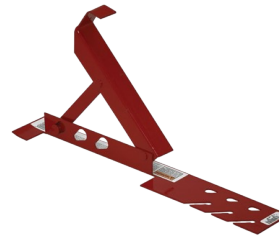

0418244

\$2⁹⁹

**16-Oz. Carpenter
Bee/Yellow Jacket
Foam Killer**

Kills carpenter bees and ground nesting yellow jackets. Kills on contact. Foam expands to where insects live.

5554514

99¢

**Sharpie® Extra
Fine Point
Permanent Marker**

Marks on hard-to-mark surfaces and dries quick. Black color.

5602107

\$7⁹⁹

**10-In. Adjustable
Roof Brackets**

Durable all steel construction. Easy installation and removable without damaging shingles.

6182398

\$7⁹⁹

#9 x 3-In. Camo Deck Screws

ProTech coating, Buglehead, star drive. Green color. 1,750 count.

6188601

\$2⁴⁹

**9-In. Metal Paint
Roller Tray**

Ladder lock legs. Size: 11-1/4" x 15-1/4" x 2".

6841902

For use as a filler and sealer coat for blacktop pavements. Reinforced for improved traction and durability.

7461726

\$19 98

Self Lighting Propane Torch Kit

Auto igniter for instant flame. Delivers consistent triple point flame. Adjustable flame knob. Regulator valve for consistent gas flow.